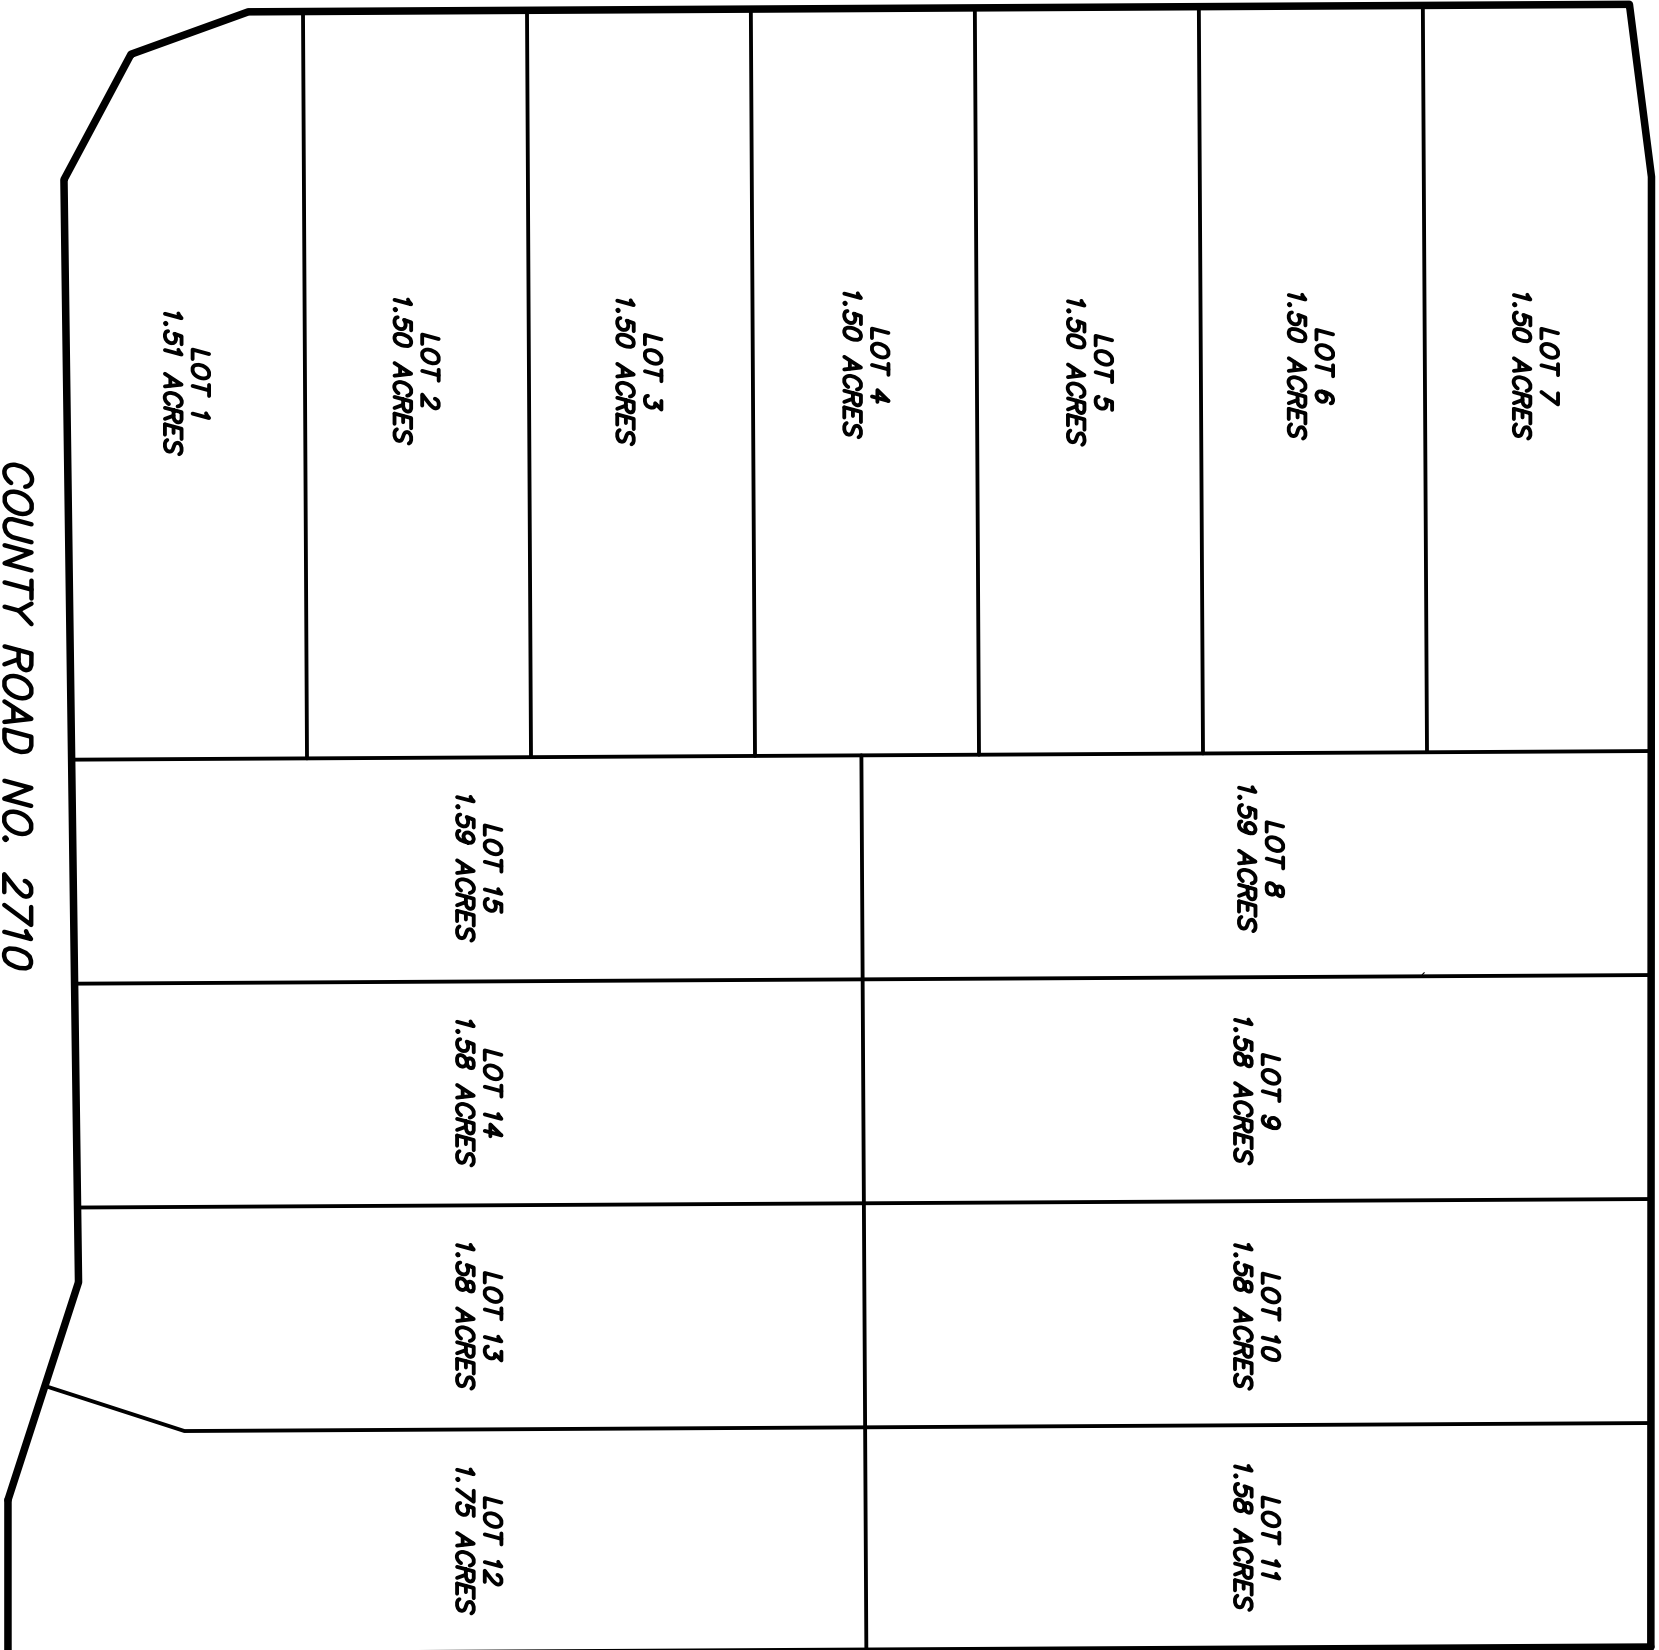

COUNTY ROAD NO. 2710

COUNTY ROAD NO. 2706

COUNTY ROAD NO. 2710

SALES PLAT  
FOX CHASE ADDITION  
AN ADDITION TO HUNT COUNTY, TEXAS